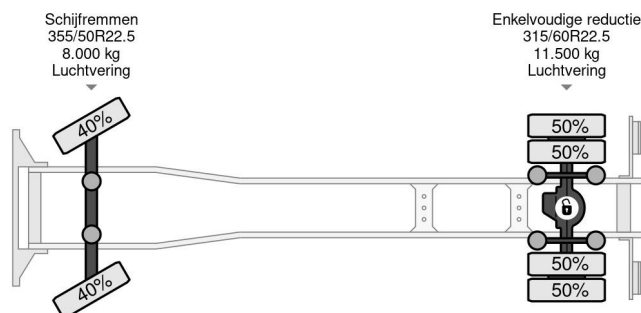

### COMMON

Price	On request ex VAT
Id	MB048253
Make	Mercedes-Benz
Type	2027 4X2 DHOLLANDIA 3000 KG EURO 6 + WINCH TÜV TILL 05-2025
Year	2016
Mileage	449.686 km
Construction	Car transporter
Gross weight	19.500 kg
Emissionclass	6

### PROPERTIES

First registration date	23-05-2016
Mot expiry date	23-05-2025
License plate	53-BHG-6
Fuel	Diesel
Transmission	Automatic
Vehicle identification number	WDB96300310048253
Axle configuration	4x2
Axle count	2
Weight	9.580 kg
Cylinder count	6
Power kw	200
Power hp	272
Wheelbase	610 cm
Construction dimensions (l/b/h)	
Load capacity	9.920 kg
Length	1.085 cm
Width	255 cm