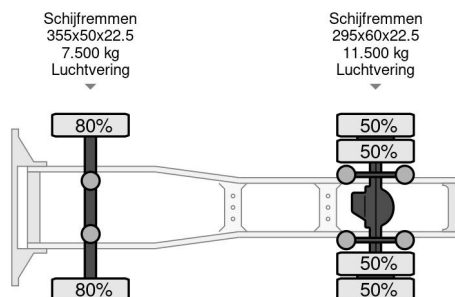

### COMMON

Price	On request ex VAT
Id	VO765794+FL021933
Make	Volvo
Type	FH420 MET 4 ASSIGE FLOOR OPLEGGER
Year	2014
Mileage	792.640 km
Construction	Volume tractor
Gross weight	19.000 kg
Emissionclass	6

### PROPERTIES

First registration date	16-06-2014
License plate	70-BDX-7
Fuel	Diesel
Transmission	Automatic
Vehicle identification number	YV2RTW0A4EA765794
Axle configuration	4x2
Axle count	2
Weight	7.995 kg
Cylinder count	6
Power kw	315
Power hp	428
Wheelbase	380 cm
Load capacity	11.005 kg
Length	605 cm
Width	255 cm

### DESCRIPTION

- FLOOR OJ-68-BN XLT000000W021933  
1305 X 255 CM  
1e as 50% LIFTAS BPW TROMMEL  
2e as 50% LIFTAS BPW  
3e as 50% STUURAS BPW  
4e as 50% STUURAS BPW