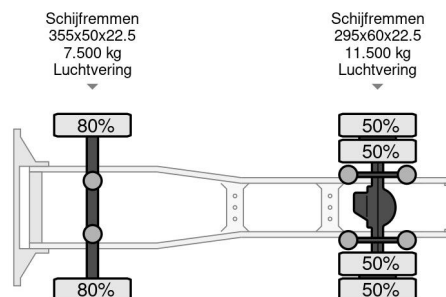

Volvo FH420 MET 4 ASSIGE FLOOR OPLEGGER

COMMON

Price	On request ex VAT
Id	VO765794+FL021933
Make	Volvo
Type	FH420 MET 4 ASSIGE FLOOR OPLEGGER
Year	2014
Mileage	792.640 km
Construction	Volume tractor
Gross weight	19.000 kg
Emissionclass	6

Volvo FH FH420 MET 4 ASSIGE FLOOR OPLEGGER 4x2

Referentienummer: VO765794+FL021933

PROPERTIES

First registration date	16-06-2014
License plate	70-BDX-7
Fuel	Diesel
Transmission	Automatic
Vehicle identification number	YV2RTW0A4EA765794
Axle configuration	4x2
Axle count	2
Weight	7.995 kg
Cylinder count	6
Power kw	315
Power hp	428
Wheelbase	380 cm
Load capacity	11.005 kg
Length	605 cm
Width	255 cm

DESCRIPTION

- FLOOR OJ-68-BN XLT000000W021933
1305 X 255 CM
1e as 50% LIFTAS BPW TROMMEL
2e as 50% LIFTAS BPW
3e as 50% STUURAS BPW
4e as 50% STUURAS BPW