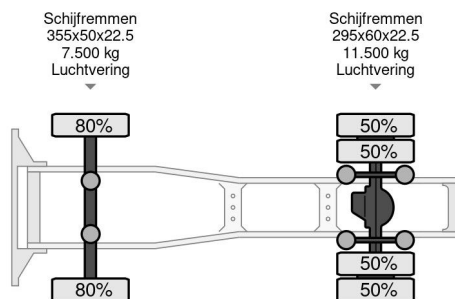

Volvo FH420 MET 4 ASSIGE FLOOR OPLEGGER

COMMON

Price	On request ex VAT
Id	VO765794+FL021933
Make	Volvo
Type	FH420 MET 4 ASSIGE FLOOR OPLEGGER
Year	2014
Mileage	792.640 km
Construction	Volume tractor
Gross weight	19.000 kg
Emissionclass	6

Volvo FH FH420 MET 4 ASSIGE FLOOR OPLEGGER 4x2

Referentienummer: VO765794+FL021933

PROPERTIES

First registration date	16-06-2014
License plate	70-BDX-7
Fuel	Diesel
Transmission	Automatic
Vehicle identification number	YV2RTW0A4EA765794
Axle configuration	4x2
Axle count	2
Weight	7.995 kg
Cylinder count	6
Power kw	315
Power hp	428
Wheelbase	380 cm
Load capacity	11.005 kg
Length	605 cm
Width	255 cm

DESCRIPTION

- FLOOR OJ-68-BN XLT000000W021933
1305 X 255 CM
1e as 50% LIFTAS BPW TROMMEL
2e as 50% LIFTAS BPW
3e as 50% STUURAS BPW
4e as 50% STUURAS BPW