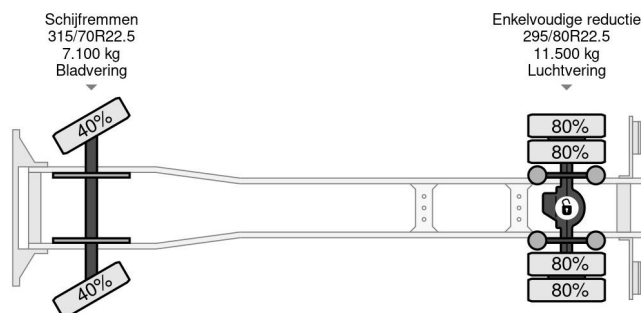

DESCRIPTION

VIDEO AVAILABLE