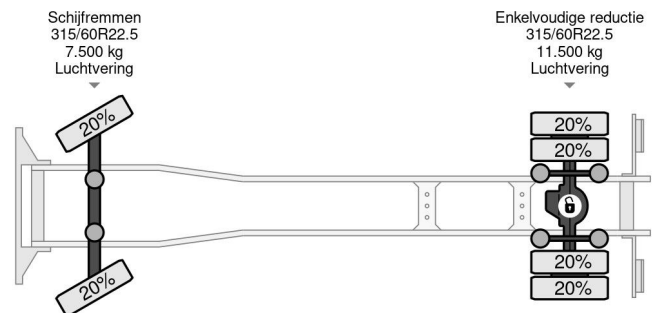

# Mercedes-Benz 4X2 EURO 6 KASSBOHRER METAGO + METAGO CAR TRANSPORTER

## COMMON

Price	On request ex VAT
Id	MB963544 + KA406739-2
Make	Mercedes-Benz
Type	4X2 EURO 6 KASSBOHRER METAGO + METAGO CAR TRANSPORTER
Year	2015
Mileage	787.123 km
Construction	Car transporter
Gross weight	18.000 kg
Emissionclass	6

## PROPERTIES

First registration date	16-06-2015
License plate	70-BTL-8
Fuel	Diesel
Transmission	Automatic
Vehicle identification number	WDB9630051L963544
Axle configuration	4x2
Axle count	2
Weight	12.450 kg
Cylinder count	6
Power kw	315
Power hp	428
Wheelbase	550 cm
Construction dimensions (l/b/h)	
Load capacity	5.550 kg
Length	983 cm
Width	255 cm
Height	400 cm