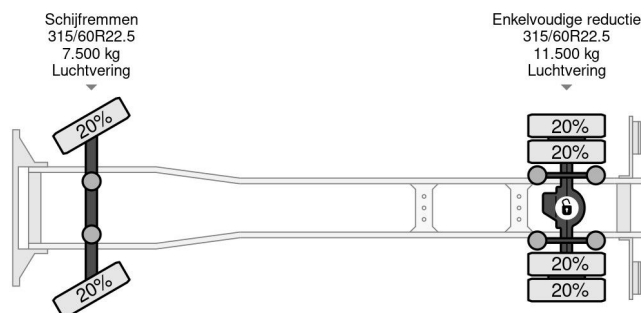

# Mercedes-Benz 4X2 EURO 6 KASSBOHRER METAGO + METAGO CAR TRANSPORTER

## COMMON

Price	On request ex VAT
Id	MB963544 + KA406739-2
Make	Mercedes-Benz
Type	4X2 EURO 6 KASSBOHRER METAGO + METAGO CAR TRANSPORTER
Year	2015
Mileage	787.123 km
Construction	Car transporter
Gross weight	18.000 kg
Emissionclass	6

## PROPERTIES

First registration date	16-06-2015
License plate	70-BTL-8
Fuel	Diesel
Transmission	Automatic
Vehicle identification number	WDB9630051L963544
Axle configuration	4x2
Axle count	2
Weight	12.450 kg
Cylinder count	6
Power kw	315
Power hp	428
Wheelbase	550 cm
Construction dimensions (l/b/h)	
Load capacity	5.550 kg
Length	983 cm
Width	255 cm
Height	400 cm