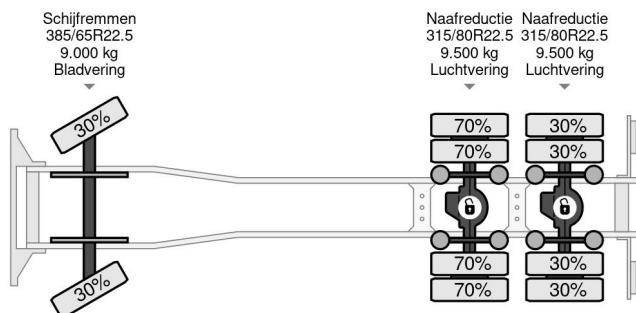

PROPERTIES

First registration date	05-03-2012
License plate	BZ-TH-50
Fuel	Diesel
Transmission	Manual
Vehicle identification number	XLRAT48MS0E941512
Axle configuration	6x4
Axle count	3
Weight	12.510 kg
Cylinder count	6
Power kw	340
Power hp	462
Wheelbase	570 cm
Load capacity	15.490 kg
Length	855 cm
Width	249 cm

DAF XF 105.460 6X4 HYVA 22T HOOK BIG AXLES

Referentienummer: DA941512

DESCRIPTION

VIDEO AVAILABLE