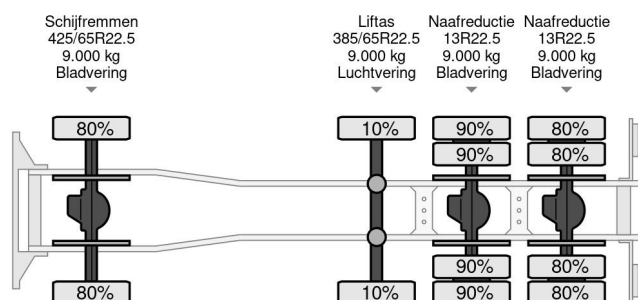

PROPERTIES

First registration date	30-10-2014
License plate	16-BFH-8
Fuel	Diesel
Transmission	Automatic
Vehicle identification number	WJMF3TSS70C291581
Axle configuration	8x6
Axle count	4
Weight	17.435 kg
Cylinder count	6
Power kw	302
Power hp	411
Wheelbase	588 cm
Load capacity	24.565 kg
Length	850 cm
Width	255 cm

Iveco Trakker 410 8X6 EURO 6 HYVA 26T + HMF 1720

Referentienummer: IV291581

DESCRIPTION

VIDEO AVAILABLE