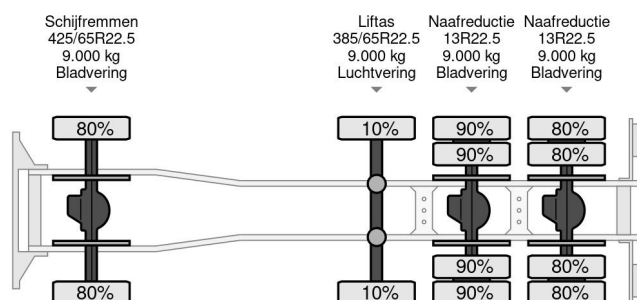

PROPERTIES

First registration date	30-10-2014
License plate	16-BFH-8
Fuel	Diesel
Transmission	Automatic
Vehicle identification number	WJMF3TSS70C291581
Axle configuration	8x6
Axle count	4
Weight	17.435 kg
Cylinder count	6
Power kw	302
Power hp	411
Wheelbase	588 cm
Load capacity	24.565 kg
Length	850 cm
Width	255 cm

Iveco Trakker 410 8X6 EURO 6 HYVA 26T + HMF 1720

Referentienummer: IV291581

DESCRIPTION

VIDEO AVAILABLE