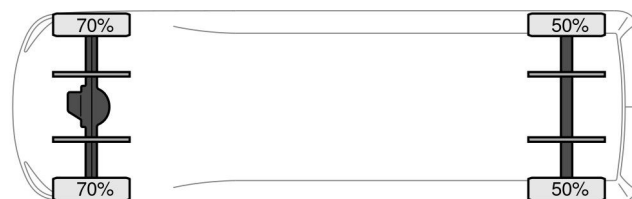

Nissan MARGE AUTO - 2 HORSES + ORIGINAL HOLLAND REGISTRATION

COMMON

Price	€ 22.750,- ex VAT
Id	NI021504
Make	Nissan
Type	MARGE AUTO - 2 HORSES + ORIGINAL HOLLAND REGISTRATION
Year	2008
Mileage	197.918 km
Construction	Horse transport
Gross weight	3.500 kg
Emissionclass	4

Nissan INTERSTAR MARGE AUTO - 2 HORSES + ORI... 4x2

Referentienummer: NI021504

Schijfremmen
225/65R16C
1.850 kg
Bladvering

Schijfremmen
225/65R16C
2.060 kg
Bladvering

PROPERTIES

First registration date	25-03-2008
Mot expiry date	23-01-2025
License plate	42-VPJ-1
Fuel	Diesel
Transmission	Automatic
Vehicle identification number	VNVF3CYLHUB021504
Axle configuration	4x2
Axle count	2
Weight	2.405 kg
Cylinder count	4
Power kw	107
Power hp	145
Wheelbase	408 cm
Load capacity	1.095 kg
Width	216 cm