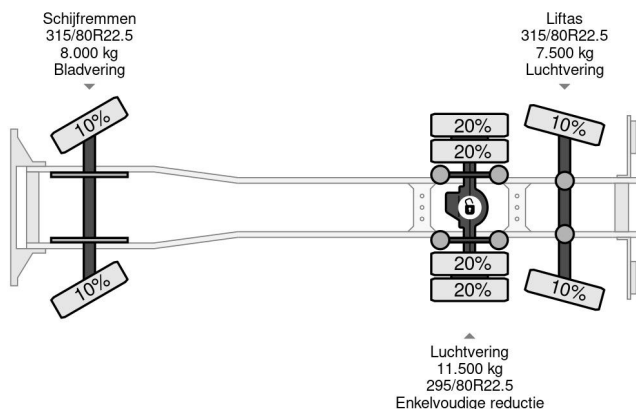

## COMMON

Price	€ 34.950,- ex VAT
Id	DA015419-2
Make	DAF
Type	6X2 EURO 6 + HIAB 166 HI PRO + REMOTE CONTROL
Year	2013
Mileage	902.063 km
Construction	Open body
Gross weight	27.000 kg
Emissionclass	6

DAF XF 510 6X2 EURO 6 + HIAB 166 HI PRO + REMOTE C...

## PROPERTIES

First registration date	16-12-2013
Mot expiry date	18-12-2024
License plate	32-BDK-9
Fuel	Diesel
Transmission	Automatic
Vehicle identification number	XLRASH4100G015419
Axle configuration	6x2
Axle count	3
Weight	15.230 kg
Cylinder count	6
Power kw	375
Power hp	510
Wheelbase	645 cm
Construction dimensions (l/b/h)	
Load capacity	11.770 kg
Length	990 cm
Width	255 cm
Lifting capacity	6.200 kg