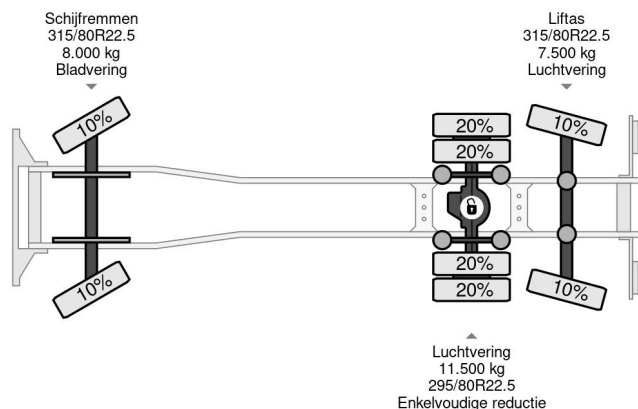

DAF 6X2 EURO 6 + HIAB 166 HI PRO + REMOTE CONTROL

COMMON

Price	€ 34.950,- ex VAT
Id	DA015419-2
Make	DAF
Type	6X2 EURO 6 + HIAB 166 HI PRO + REMOTE CONTROL
Year	2013
Mileage	902.063 km
Construction	Open body
Gross weight	27.000 kg
Emissionclass	6

DAF XF 510 6X2 EURO 6 + HIAB 166 HI PRO + REMOTE C...

Referentienummer: DA015419-2

PROPERTIES

First registration date	16-12-2013
Mot expiry date	18-12-2024
License plate	32-BDK-9
Fuel	Diesel
Transmission	Automatic
Vehicle identification number	XLRASH4100G015419
Axle configuration	6x2
Axle count	3
Weight	15.230 kg
Cylinder count	6
Power kw	375
Power hp	510
Wheelbase	645 cm
Construction dimensions (l/b/h)	
Load capacity	11.770 kg
Length	990 cm
Width	255 cm
Lifting capacity	6.200 kg