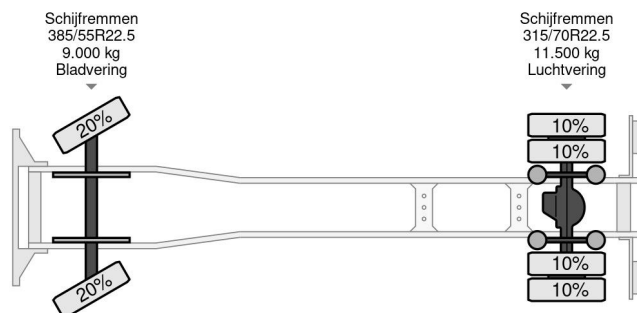

## Volvo 4X2 EURO 6 BOX 7,50 METER DHOLLANDIA LIFT

### COMMON

Price	€ 9.950,- ex VAT
Id	VO673902
Make	Volvo
Type	4X2 EURO 6 BOX 7,50 METER DHOLLANDIA LIFT
Year	2013
Mileage	1.318.692 km
Construction	Box body
Gross weight	20.500 kg
Emissionclass	6

Volvo FE 250 4X2 EURO 6 BOX 7,50 METER DHOLLANDIA ...

### PROPERTIES

First registration date	06-12-2013
Mot expiry date	06-12-2024
License plate	51-BDK-2
Fuel	Diesel
Transmission	Automatic
Vehicle identification number	YV2V0X1A6EB673902
Axle configuration	4x2
Axle count	2
Weight	9.120 kg
Cylinder count	6
Power kw	188
Power hp	256
Wheelbase	525 cm
Construction dimensions (l/b/h)	
Load capacity	11.380 kg
Length	950 cm
Width	255 cm