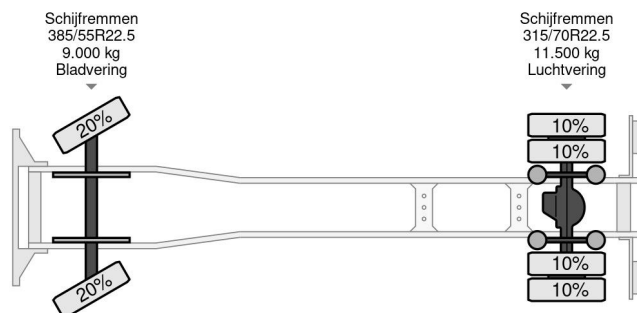

Volvo 4X2 EURO 6 BOX 7,50 METER DHOLLANDIA LIFT

COMMON

Price	€ 9.950,- ex VAT
Id	VO673902
Make	Volvo
Type	4X2 EURO 6 BOX 7,50 METER DHOLLANDIA LIFT
Year	2013
Mileage	1.318.692 km
Construction	Box body
Gross weight	20.500 kg
Emissionclass	6

Volvo FE 250 4X2 EURO 6 BOX 7,50 METER DHOLLANDIA ...

Referentienummer: VO673902

PROPERTIES

First registration date	06-12-2013
Mot expiry date	06-12-2024
License plate	51-BDK-2
Fuel	Diesel
Transmission	Automatic
Vehicle identification number	YV2V0X1A6EB673902
Axle configuration	4x2
Axle count	2
Weight	9.120 kg
Cylinder count	6
Power kw	188
Power hp	256
Wheelbase	525 cm
Construction dimensions (l/b/h)	
Load capacity	11.380 kg
Length	950 cm
Width	255 cm