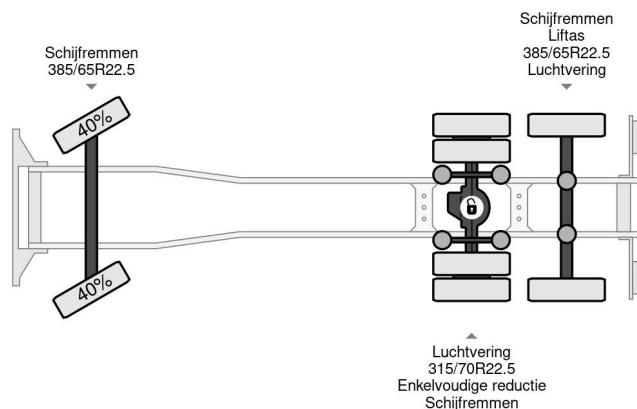

Volvo 6X2 HIAB 288E-8 + REMOTE CONTROL

COMMON

Price	€ 37.950,- ex VAT
Id	VO670247
Make	Volvo
Type	6X2 HIAB 288E-8 + REMOTE CONTROL
Year	2008
Mileage	635.202 km
Construction	Open body
Gross weight	26.000 kg
Emissionclass	4

Volvo FM 440 6X2 HIAB 288E-8 + REMOTE CONTROL

Referentienummer: VO670247

PROPERTIES

First registration date	07-07-2008
Mot expiry date	01-02-2025
Fuel	Diesel
Transmission	Automatic
Vehicle identification number	YV2JS02C48A670247
Axle configuration	6x2
Axle count	3
Weight	14.225 kg
Power kw	324
Power hp	440
Construction dimensions (l/b/h)	
Load capacity	11.745 kg