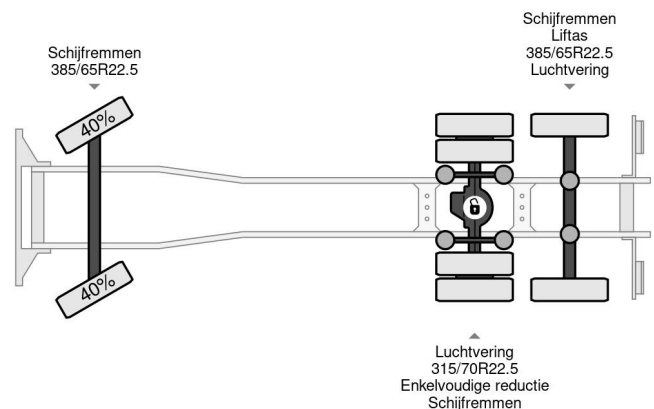

Volvo 6X2 HIAB 288E-8 + REMOTE CONTROL

COMMON

Price	€ 37.950,- ex VAT
Id	VO670247
Make	Volvo
Type	6X2 HIAB 288E-8 + REMOTE CONTROL
Year	2008
Mileage	635.202 km
Construction	Open body
Gross weight	26.000 kg
Emissionclass	4

Volvo FM 440 6X2 HIAB 288E-8 + REMOTE CONTROL

Referentienummer: VO670247

PROPERTIES

First registration date	07-07-2008
Mot expiry date	01-02-2025
Fuel	Diesel
Transmission	Automatic
Vehicle identification number	YV2JS02C48A670247
Axle configuration	6x2
Axle count	3
Weight	14.225 kg
Power kw	324
Power hp	440
Construction dimensions (l/b/h)	
Load capacity	11.745 kg