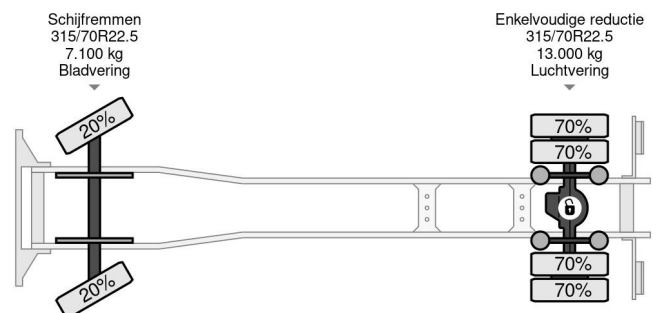

Volvo 4X2 - EURO 6 + DHOLLANDIA LIFT + ONLY 500.680 KM + TÜV 03-2025

COMMON

| | |
|---------------|--|
| Price | On request ex VAT |
| Id | VO814930 |
| Make | Volvo |
| Type | 4X2 - EURO 6 + DHOLLANDIA LIFT + ONLY 500.680 KM + TÜV 03-2025 |
| Year | 2017 |
| Mileage | 500.680 km |
| Construction | Box body |
| Gross weight | 20.100 kg |
| Emissionclass | 6 |

Volvo FM 330 4X2 - EURO 6 + DHOLLANDIA LIFT + ONLY 5...

Referentienummer: VO814930

PROPERTIES

| | |
|---------------------------------|-------------------|
| First registration date | 07-04-2017 |
| Mot expiry date | 10-04-2025 |
| License plate | 02-BJK-2 |
| Fuel | Diesel |
| Transmission | Automatic |
| Vehicle identification number | YV2X9J0A3HB814930 |
| Axle configuration | 4x2 |
| Axle count | 2 |
| Weight | 9.900 kg |
| Cylinder count | 6 |
| Power kw | 250 |
| Power hp | 340 |
| Wheelbase | 600 cm |
| Construction dimensions (l/b/h) | |
| Load capacity | 10.200 kg |
| Length | 1.010 cm |
| Width | 255 cm |