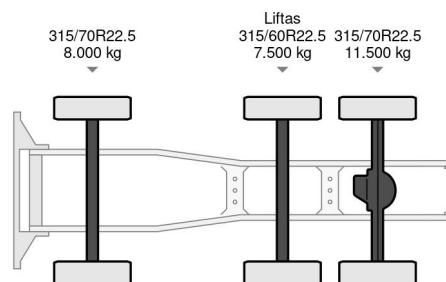

### COMMON

Price	€ 14.950,- ex VAT
Id	DA087958
Make	DAF
Type	6X2 2 UNITS!! EURO 6 SPOILERS STEERING AXLE
Year	2016
Mileage	824.610 km
Construction	Standard tractor
Gross weight	27.000 kg
Emissionclass	6

### PROPERTIES

First registration date	09-02-2016
Mot expiry date	09-02-2025
License plate	82-BGS-1
Fuel	Diesel
Transmission	Automatic
Vehicle identification number	XLRTGH4300G087958
Axle configuration	6x2
Axle count	3
Weight	8.910 kg
Cylinder count	6
Power kw	340
Power hp	462
Wheelbase	395 cm
Load capacity	18.090 kg
Length	631 cm
Width	255 cm