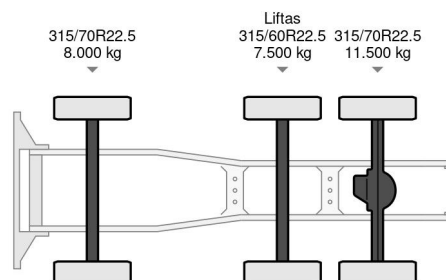

DAF 6X2 2 UNITS!! EURO 6 SPOILERS STEERING AXLE

COMMON

Price	€ 15.950,- ex VAT
Id	DA087958
Make	DAF
Type	6X2 2 UNITS!! EURO 6 SPOILERS STEERING AXLE
Year	2016
Mileage	824.610 km
Construction	Standard tractor
Gross weight	27.000 kg
Emissionclass	6

DAF XF 460 6X2 2 UNITS!! EURO 6 SPOILERS STEERING ...

Referentienummer: DA087958

PROPERTIES

First registration date	09-02-2016
Mot expiry date	09-02-2025
License plate	82-BGS-1
Fuel	Diesel
Transmission	Automatic
Vehicle identification number	XLRTGH4300G087958
Axle configuration	6x2
Axle count	3
Weight	8.910 kg
Cylinder count	6
Power kw	340
Power hp	462
Wheelbase	395 cm
Load capacity	18.090 kg
Length	631 cm
Width	255 cm