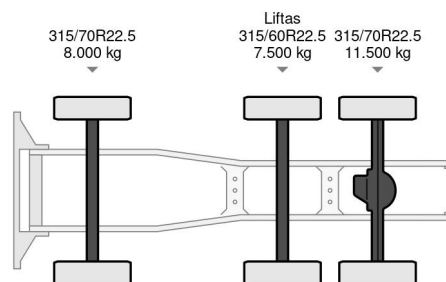

DAF 6X2 2 UNITS!! EURO 6 SPOILERS STEERING AXLE

COMMON

Price	€ 15.950,- ex VAT
Id	DA087958
Make	DAF
Type	6X2 2 UNITS!! EURO 6 SPOILERS STEERING AXLE
Year	2016
Mileage	824.610 km
Construction	Standard tractor
Gross weight	27.000 kg
Emissionclass	6

DAF XF 460 6X2 2 UNITS!! EURO 6 SPOILERS STEERING ...

Referentienummer: DA087958

PROPERTIES

First registration date	09-02-2016
Mot expiry date	09-02-2025
License plate	82-BGS-1
Fuel	Diesel
Transmission	Automatic
Vehicle identification number	XLRTGH4300G087958
Axle configuration	6x2
Axle count	3
Weight	8.910 kg
Cylinder count	6
Power kw	340
Power hp	462
Wheelbase	395 cm
Load capacity	18.090 kg
Length	631 cm
Width	255 cm