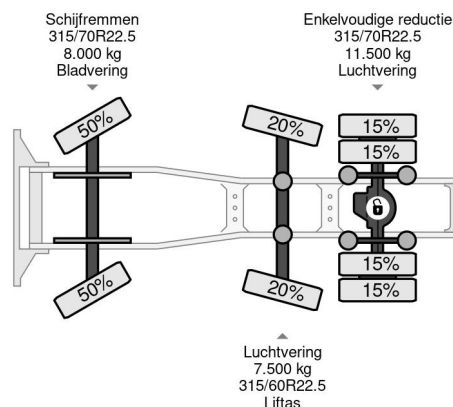

DAF 6X2 EURO 6 SPOILERS STEERING AXLE TÜV TILL 11-2025

COMMON

Price	€ 13.950,- ex VAT
Id	DA084202
Make	DAF
Type	6X2 EURO 6 SPOILERS STEERING AXLE TÜV TILL 11-2025
Year	2015
Mileage	923.997 km
Construction	Standard tractor
Gross weight	27.000 kg
Emissionclass	6

DAF XF 440 6X2 EURO 6 SPOILERS STEERING AXLE TÜV...

Referentienummer: DA084202

PROPERTIES

First registration date	27-11-2015
Mot expiry date	29-11-2025
License plate	58-BGK-8
Fuel	Diesel
Transmission	Automatic
Vehicle identification number	XLRTGH4100G084202
Axle configuration	6x2
Axle count	3
Weight	8.770 kg
Cylinder count	6
Power kw	320
Power hp	435
Wheelbase	395 cm
Load capacity	18.230 kg
Length	631 cm
Width	255 cm