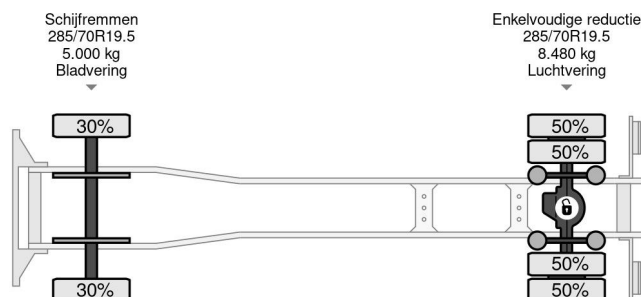

Volvo 4X2 - *CRANKSHAFT WORN* + EURO 6 + ONLY 177.709 KM

COMMON

Price	€ 7.950,- ex VAT
Id	VO684808
Make	Volvo
Type	4X2 - *CRANKSHAFT WORN* + EURO 6 + ONLY 177.709 KM
Year	2014
Mileage	177.709 km
Construction	Open body
Gross weight	12.000 kg
Emissionclass	6

Volvo FL 280 4X2 - *CRANKSHAFT WORN* + EURO 6 + ON...

Referentienummer: VO684808

PROPERTIES

First registration date	10-03-2014
Mot expiry date	10-03-2025
License plate	37-BDR-5
Fuel	Diesel
Transmission	Manual
Vehicle identification number	YV2T0Y1A7EB684808
Axle configuration	4x2
Axle count	2
Weight	6.095 kg
Cylinder count	6
Power kw	210
Power hp	286
Wheelbase	380 cm
Construction dimensions (l/b/h)	
Load capacity	5.905 kg
Length	665 cm
Width	245 cm