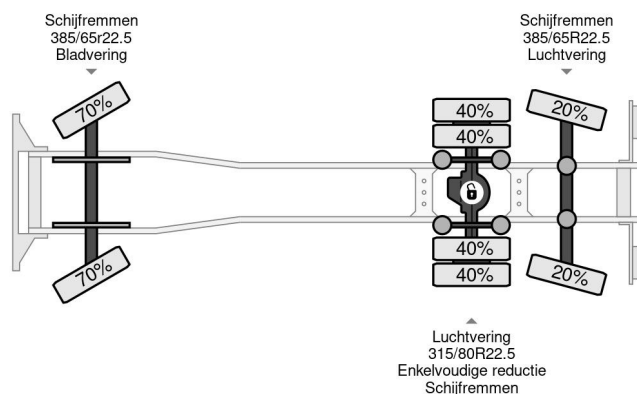

Volvo 6X2 EURO 5 STEERING/LIFT AXLE DHOLLANDIA

COMMON

Price	€ 18.950,- ex VAT
Id	VO758030
Make	Volvo
Type	6X2 EURO 5 STEERING/LIFT AXLE DHOLLANDIA
Year	2014
Mileage	906.768 km
Construction	Curtain sided
Gross weight	26.000 kg
Emissionclass	5

Volvo FM 330 6X2 EURO 5 STEERING/LIFT AXLE DHOLLA...

Referentienummer: VO758030

PROPERTIES

First registration date	17-03-2014
Mot expiry date	20-03-2025
Fuel	Diesel
Transmission	Manual
Vehicle identification number	YV2X1D1C1EA758030
Axle configuration	6x2
Axle count	3
Weight	11.992 kg
Power kw	243
Power hp	330
Construction dimensions (l/b/h)	
Load capacity	14.008 kg