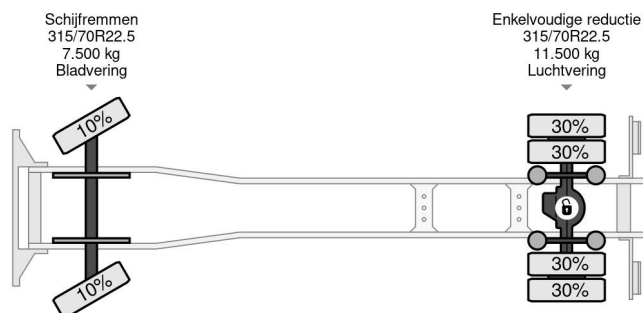

Mercedes-Benz 1924 - 4X2 - EURO 6 + DHOLLANDIA LIFT + ONLY 490.406 KM + TÜV 08-2025

COMMON

Price	€ 29.950,- ex VAT
Id	MB285067-2
Make	Mercedes-Benz
Type	1924 - 4X2 - EURO 6 + DHOLLANDIA LIFT + ONLY 490.406 KM + TÜV 08-2025
Year	2018
Mileage	490.406 km
Construction	Box body
Gross weight	19.000 kg
Emissionclass	6

Mercedes-Benz Antos 1924 - 4X2 - EURO 6 + DHOLLANDIA ...

Referentienummer: MB285067-2

PROPERTIES

First registration date	06-08-2018
Mot expiry date	06-08-2025
License plate	90-BLG-2
Fuel	Diesel
Transmission	Automatic
Vehicle identification number	WDB96300310285067
Axle configuration	4x2
Axle count	2
Weight	9.441 kg
Cylinder count	6
Power kw	175
Power hp	238
Wheelbase	550 cm
Construction dimensions (l/b/h)	
Load capacity	9.559 kg
Length	953 cm
Width	255 cm