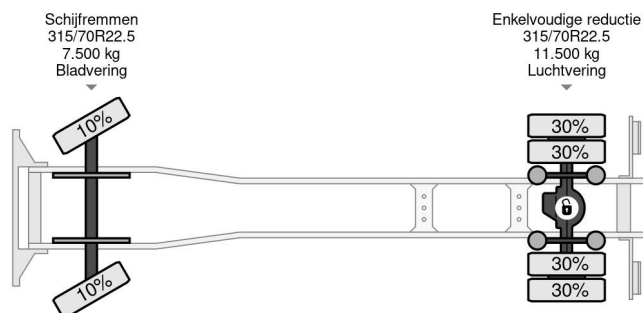

### COMMON

Price	€ 32.950,- ex VAT
Id	MB285067-2
Make	Mercedes-Benz
Type	1924 - 4X2 - EURO 6 + DHOLLANDIA LIFT + ONLY 490.406 KM + TÜV 08-2025
Year	2018
Mileage	490.406 km
Construction	Box body
Gross weight	19.000 kg
Emissionclass	6

### PROPERTIES

First registration date	06-08-2018
Mot expiry date	06-08-2025
License plate	90-BLG-2
Fuel	Diesel
Transmission	Automatic
Vehicle identification number	WDB96300310285067
Axle configuration	4x2
Axle count	2
Weight	9.441 kg
Cylinder count	6
Power kw	175
Power hp	238
Wheelbase	550 cm
Construction dimensions (l/b/h)	
Load capacity	9.559 kg
Length	953 cm
Width	255 cm