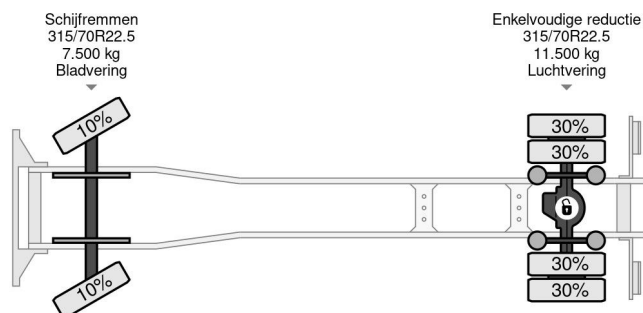

DESCRIPTION

VIDEO AVAILABLE

Energieweg 7, 4231 DJ Meerkerk

Tel.: +31 (0)183 74 56 20

Email: info@rhtrucks.nl