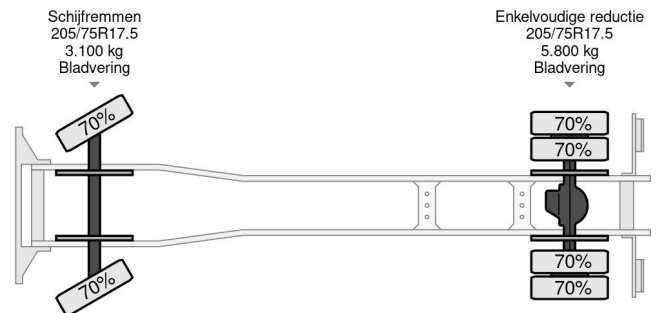

DESCRIPTION

VIDEO AVAILABLE