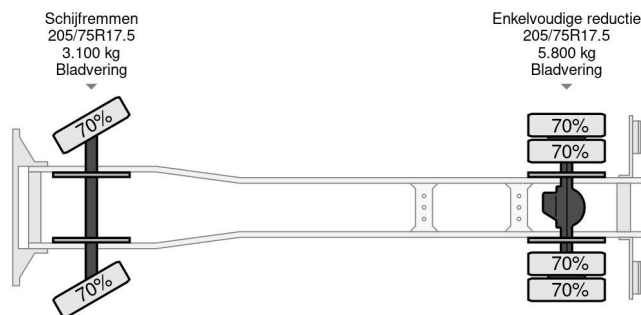

DESCRIPTION

VIDEO AVAILABLE