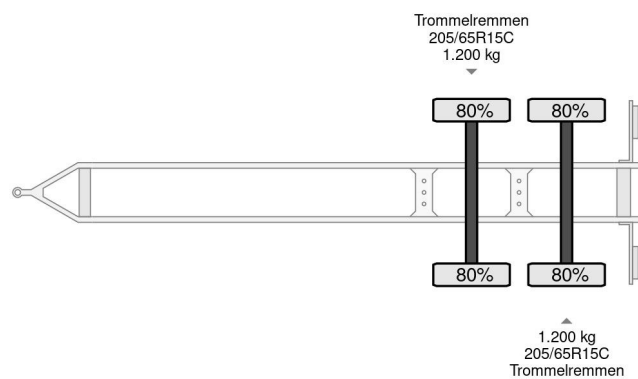

ACCESSORIES

DESCRIPTION