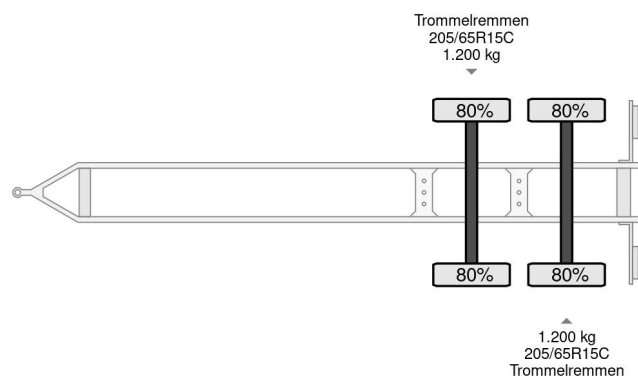

Humbaur 2 AXLE + 2 HORSES + 2400 KG

COMMON

Price	€ 4.950,- ex VAT
Id	HU724848
Make	Humbaur
Type	2 AXLE + 2 HORSES + 2400 KG
Year	2015
Construction	Horse trailer
Gross weight	2.400 kg

PROPERTIES

First registration date	23-10-2015
License plate	37-WN-DL
Vehicle identification number	WHDP2442BF0724848
Axle count	2
Weight	900 kg
Wheelbase	362 cm
Load capacity	1.500 kg
Width	223 cm

Humbaur 2 AXLE + 2 HORSES + 2400 KG

Referentienummer: HU724848

ACCESSORIES

DESCRIPTION