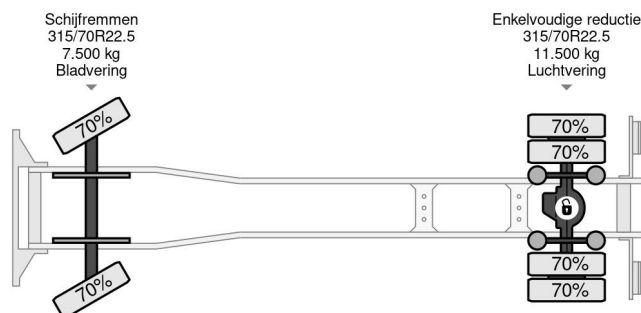

Mercedes-Benz 4X2 4 UNITS TÜV TILL 08-2025 EURO 6 DHOLLANDIA LIFT

COMMON

Price	€ 32.950,- ex VAT
Id	MB285068-2
Make	Mercedes-Benz
Type	4X2 4 UNITS TÜV TILL 08-2025 EURO 6 DHOLLANDIA LIFT
Year	2018
Mileage	549.878 km
Construction	Box body
Gross weight	19.000 kg
Emissionclass	6

Mercedes-Benz Antos 1927 4X2 4 UNITS TÜV TILL 08-2025...

Referentienummer: MB285068-2

PROPERTIES

First registration date	06-08-2018
Mot expiry date	09-08-2025
License plate	82-BLG-2
Fuel	Diesel
Transmission	Automatic
Vehicle identification number	WDB96300310285068
Axle configuration	4x2
Axle count	2
Weight	9.441 kg
Cylinder count	6
Power kw	200
Power hp	272
Wheelbase	550 cm
Construction dimensions (l/b/h)	
Load capacity	9.559 kg
Length	953 cm
Width	255 cm