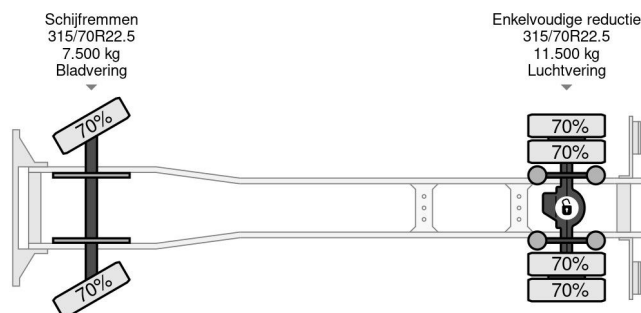

## COMMON

Price	€ 32.950,- ex VAT
Id	MB285068-2
Make	Mercedes-Benz
Type	4X2 4 UNITS TÜV TILL 08-2025 EURO 6 DHOLLANDIA LIFT
Year	2018
Mileage	549.878 km
Construction	Box body
Gross weight	19.000 kg
Emissionclass	6

## PROPERTIES

First registration date	06-08-2018
Mot expiry date	09-08-2025
License plate	82-BLG-2
Fuel	Diesel
Transmission	Automatic
Vehicle identification number	WDB96300310285068
Axle configuration	4x2
Axle count	2
Weight	9.441 kg
Cylinder count	6
Power kw	200
Power hp	272
Wheelbase	550 cm
Construction dimensions (l/b/h)	
Load capacity	9.559 kg
Length	953 cm
Width	255 cm