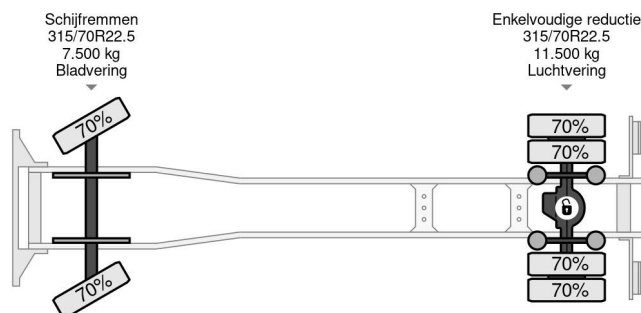

DESCRIPTION

VIDEO AVAILABLE

Energieweg 7, 4231 DJ Meerkerk

Tel.: +31 (0)183 74 56 20

Email: info@rhtrucks.nl