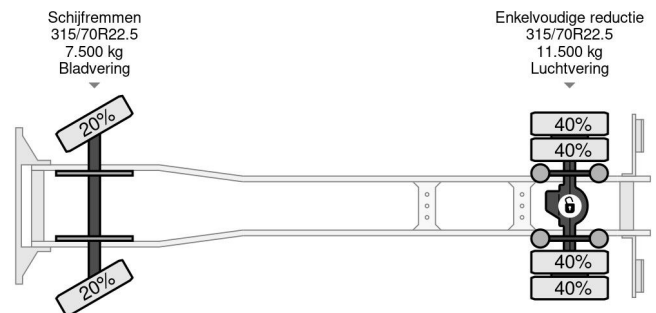

Mercedes-Benz 4X2 4 UNITS EURO 6 DHOLLANDIA 2000 KG TÜV TILL 10-2025

COMMON

Price	€ 30.950,- ex VAT
Id	MB309030-2
Make	Mercedes-Benz
Type	4X2 4 UNITS EURO 6 DHOLLANDIA 2000 KG TÜV TILL 10-2025
Year	2018
Mileage	451.496 km
Construction	Box body
Gross weight	19.000 kg
Emissionclass	6

Mercedes-Benz Antos 1927 4X2 4 UNITS EURO 6 DHOLLA...

Referentienummer: MB309030-2

PROPERTIES

First registration date	19-10-2018
Mot expiry date	19-10-2025
License plate	22-BLL-2
Fuel	Diesel
Transmission	Automatic
Vehicle identification number	WDB96300310309030
Axle configuration	4x2
Axle count	2
Weight	9.441 kg
Cylinder count	6
Power kw	200
Power hp	272
Wheelbase	550 cm
Construction dimensions (l/b/h)	
Load capacity	9.559 kg
Length	953 cm
Width	255 cm