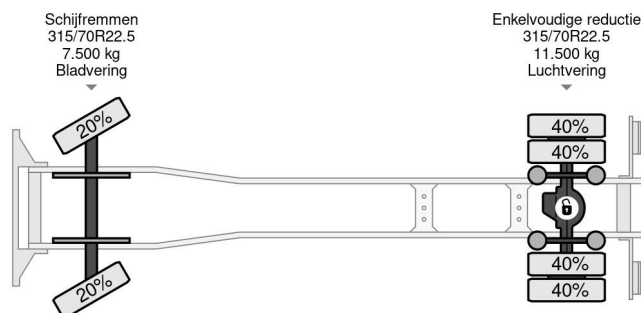

Mercedes-Benz 4X2 4 UNITS EURO 6 DHOLLANDIA 2000 KG TÜV TILL 10-2025

COMMON

Price	€ 33.950,- ex VAT
Id	MB309030-2
Make	Mercedes-Benz
Type	4X2 4 UNITS EURO 6 DHOLLANDIA 2000 KG TÜV TILL 10-2025
Year	2018
Mileage	451.496 km
Construction	Box body
Gross weight	19.000 kg
Emissionclass	6

Mercedes-Benz Antos 1927 4X2 4 UNITS EURO 6 DHOLLA...

Referentienummer: MB309030-2

PROPERTIES

First registration date	19-10-2018
Mot expiry date	19-10-2025
License plate	22-BLL-2
Fuel	Diesel
Transmission	Automatic
Vehicle identification number	WDB96300310309030
Axle configuration	4x2
Axle count	2
Weight	9.441 kg
Cylinder count	6
Power kw	200
Power hp	272
Wheelbase	550 cm
Construction dimensions (l/b/h)	
Load capacity	9.559 kg
Length	953 cm
Width	255 cm