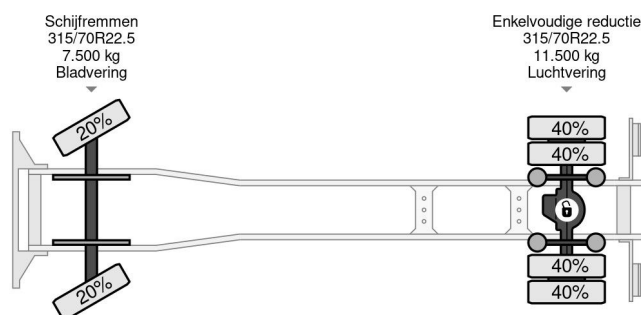

Mercedes-Benz 4X2 4 UNITS EURO 6 DHOLLANDIA 2000 KG TÜV TILL 10-2025

COMMON

Price	€ 33.950,- ex VAT
Id	MB309030-2
Make	Mercedes-Benz
Type	4X2 4 UNITS EURO 6 DHOLLANDIA 2000 KG TÜV TILL 10-2025
Year	2018
Mileage	451.496 km
Construction	Box body
Gross weight	19.000 kg
Emissionclass	6

Mercedes-Benz Antos 1927 4X2 4 UNITS EURO 6 DHOLLA...

Referentienummer: MB309030-2

PROPERTIES

First registration date	19-10-2018
Mot expiry date	19-10-2025
License plate	22-BLL-2
Fuel	Diesel
Transmission	Automatic
Vehicle identification number	WDB96300310309030
Axle configuration	4x2
Axle count	2
Weight	9.441 kg
Cylinder count	6
Power kw	200
Power hp	272
Wheelbase	550 cm
Construction dimensions (l/b/h)	
Load capacity	9.559 kg
Length	953 cm
Width	255 cm