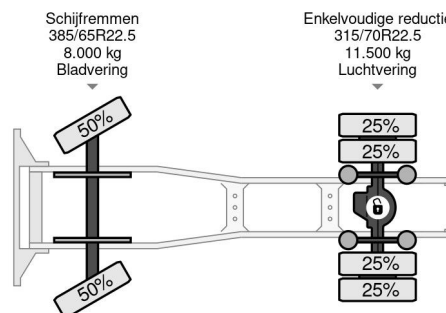

DESCRIPTION

VIDEO AVAILABLE