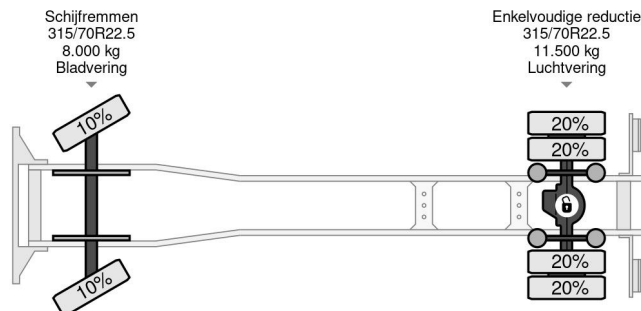

### COMMON

Price	€ 37.950,- ex VAT
Id	VO878243
Make	Volvo
Type	4X2 EURO 6 DHOLLANDIA LIFT
Year	2018
Mileage	349.527 km
Construction	Box body
Gross weight	21.000 kg
Emissionclass	6

Volvo FM 370 4X2 EURO 6 DHOLLANDIA LIFT

### PROPERTIES

First registration date	24-09-2018
Mot expiry date	27-06-2025
License plate	31-BLJ-5
Fuel	Diesel
Transmission	Automatic
Vehicle identification number	YV2X922A6JB878243
Axle configuration	4x2
Axle count	2
Weight	9.870 kg
Cylinder count	6
Power kw	278
Power hp	378
Wheelbase	520 cm
Construction dimensions (l/b/h)	
Load capacity	11.130 kg
Length	940 cm
Width	255 cm