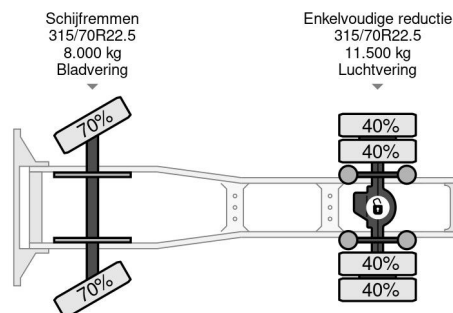

DESCRIPTION

VIDEO AVAILABLE