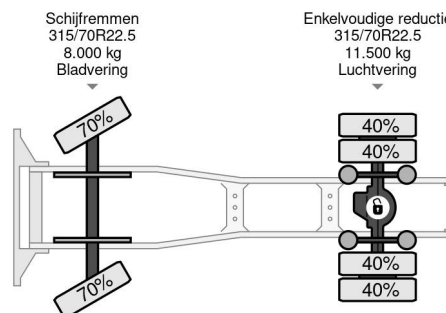

DESCRIPTION

VIDEO AVAILABLE