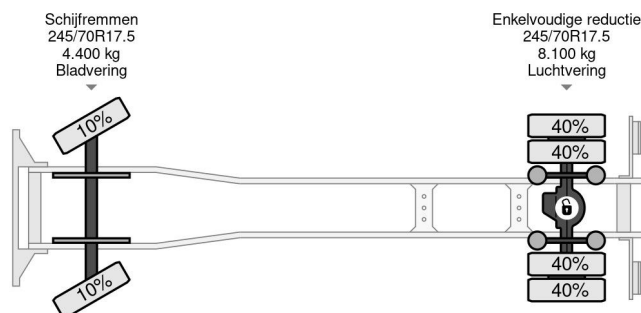

## PROPERTIES

First registration date	31-10-2012
License plate	13-BBH-3
Fuel	Diesel
Transmission	Automatic
Vehicle identification number	WDB9702871L666955
Axle configuration	4x2
Axle count	2
Weight	7.610 kg
Cylinder count	6
Power kw	175
Power hp	238
Wheelbase	482 cm
Load capacity	4.380 kg
Length	895 cm
Width	242 cm