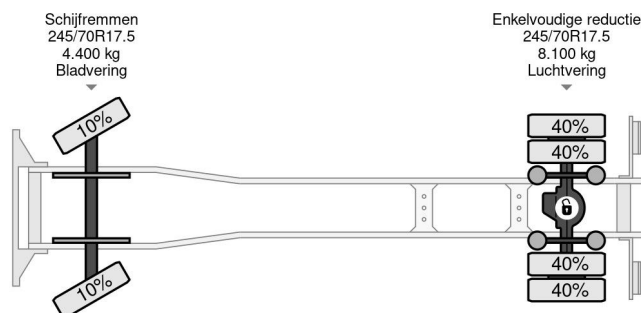

Mercedes-Benz Atego 1224 4X2 - EURO 5 + TISCHER 2 CA...

Referentienummer: MB666955

PROPERTIES

First registration date	31-10-2012
License plate	13-BBH-3
Fuel	Diesel
Transmission	Automatic
Vehicle identification number	WDB9702871L666955
Axle configuration	4x2
Axle count	2
Weight	7.610 kg
Cylinder count	6
Power kw	175
Power hp	238
Wheelbase	482 cm
Load capacity	4.380 kg
Length	895 cm
Width	242 cm