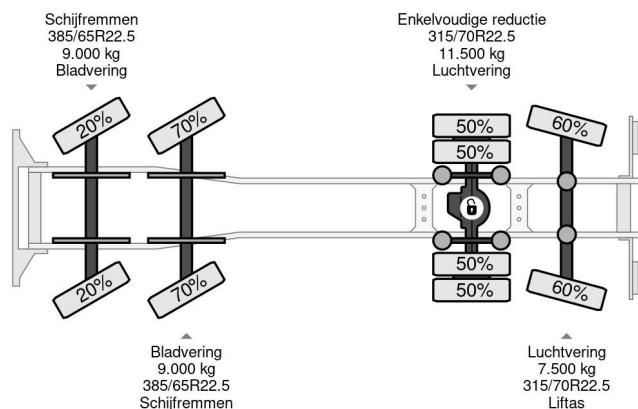

MAN 8X2 + PK50002-EH PALFINGER + REMOTE + TÜV 08-2025

COMMON

Price	On request ex VAT
Id	MA552529-K
Make	MAN
Type	8X2 + PK50002-EH PALFINGER + REMOTE + TÜV 08-2025
Year	2010
Mileage	531.584 km
Construction	Crane
Gross weight	37.000 kg
Emissionclass	5

MAN TGS 35.400 8X2 + PK50002-EH PALFINGER + REMO...

Referentienummer: MA552529-K

PROPERTIES

First registration date	24-06-2010
Mot expiry date	02-08-2025
License plate	BX-PV-67
Fuel	Diesel
Transmission	Automatic
Vehicle identification number	WMA90SZZ5AM552529
Axle configuration	8x2
Axle count	4
Weight	19.875 kg
Cylinder count	6
Power kw	294
Power hp	400
Wheelbase	665 cm
Load capacity	17.125 kg
Length	1.020 cm
Width	255 cm