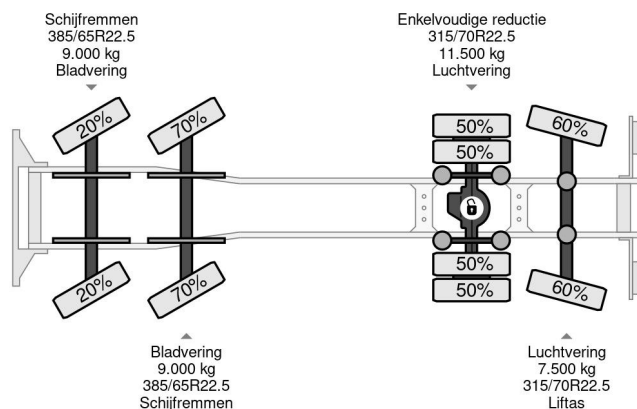

MAN 8X2 + PK50002-EH PALFINGER + REMOTE + TÜV 08-2025

COMMON

Price	On request ex VAT
Id	MA552529-K
Make	MAN
Type	8X2 + PK50002-EH PALFINGER + REMOTE + TÜV 08-2025
Year	2010
Mileage	531.584 km
Construction	Crane
Gross weight	37.000 kg
Emissionclass	5

MAN TGS 35.400 8X2 + PK50002-EH PALFINGER + REMO...

Referentienummer: MA552529-K

PROPERTIES

First registration date	24-06-2010
Mot expiry date	02-08-2025
License plate	BX-PV-67
Fuel	Diesel
Transmission	Automatic
Vehicle identification number	WMA90SZZ5AM552529
Axle configuration	8x2
Axle count	4
Weight	19.875 kg
Cylinder count	6
Power kw	294
Power hp	400
Wheelbase	665 cm
Load capacity	17.125 kg
Length	1.020 cm
Width	255 cm