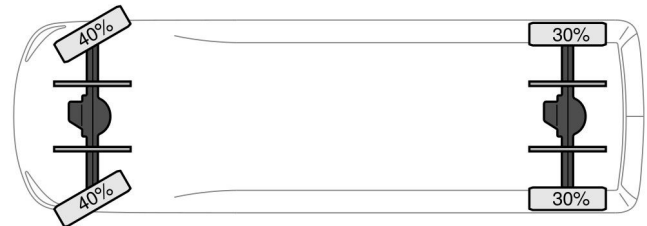

Mazda BT-50 4X4 + TOW TRUCK + DOUBLE WINCH + RE...

Referentienummer: MA899562

PROPERTIES

First registration date	29-06-2011
Fuel	Diesel
Transmission	Manual
Vehicle identification number	JMZUN8B120W899562
Axle configuration	4x4
Axle count	2
Weight	1.795 kg
Power kw	105
Power hp	143
Load capacity	1.215 kg

Schijfremmen
225/75R16
1.430 kg
Bladvering

Schijfremmen
225/75R16
1.850 kg
Bladvering

ACCESSORIES

- Air conditioning

DESCRIPTION

VIDEO AVAILABLE
WARN PROVANTAGE 4500-S WINCH