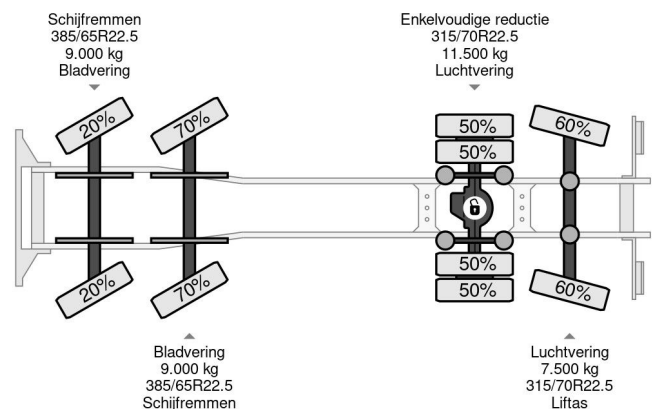

## COMMON

Price	On request ex VAT
Id	MA552529
Make	MAN
Type	8X2 + PK50002-EH PALFINGER + REMOTE + TÜV 08-2025
Year	2010
Mileage	531.584 km
Construction	Open body
Gross weight	37.000 kg
Emissionclass	5

MAN TGS 35.400 8X2 + PK50002-EH PALFINGER + REMO...

## PROPERTIES

First registration date	24-06-2010
Mot expiry date	02-08-2025
License plate	BX-PV-67
Fuel	Diesel
Transmission	Automatic
Vehicle identification number	WMA90SZZ5AM552529
Axle configuration	8x2
Axle count	4
Weight	19.875 kg
Cylinder count	6
Power kw	294
Power hp	400
Wheelbase	665 cm
Construction dimensions (l/b/h)	
Load capacity	17.125 kg
Length	1.020 cm
Width	255 cm