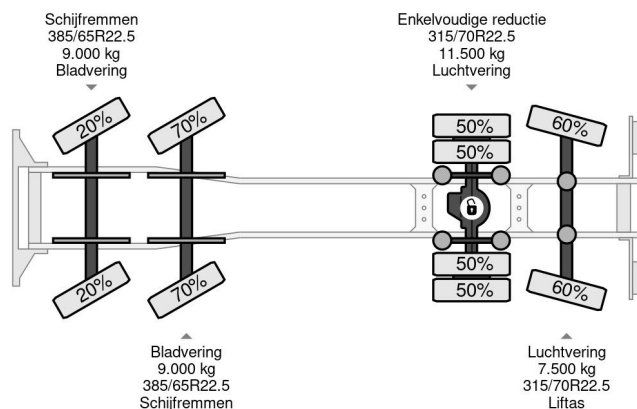

MAN 8X2 + PK50002-EH PALFINGER + REMOTE + TÜV 08-2025

COMMON

Price	On request ex VAT
Id	MA552529
Make	MAN
Type	8X2 + PK50002-EH PALFINGER + REMOTE + TÜV 08-2025
Year	2010
Mileage	531.584 km
Construction	Open body
Gross weight	37.000 kg
Emissionclass	5

MAN TGS 35.400 8X2 + PK50002-EH PALFINGER + REMO...

Referentienummer: MA552529

PROPERTIES

First registration date	24-06-2010
Mot expiry date	02-08-2025
License plate	BX-PV-67
Fuel	Diesel
Transmission	Automatic
Vehicle identification number	WMA90SZZ5AM552529
Axle configuration	8x2
Axle count	4
Weight	19.875 kg
Cylinder count	6
Power kw	294
Power hp	400
Wheelbase	665 cm
Construction dimensions (l/b/h)	
Load capacity	17.125 kg
Length	1.020 cm
Width	255 cm