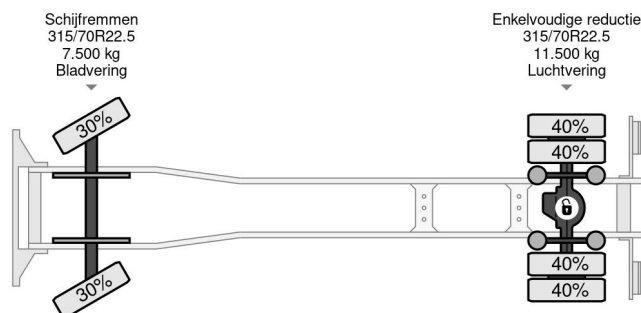

DESCRIPTION

Energieweg 7, 4231 DJ Meerkerk

Tel.: +31 (0)183 74 56 20

Email: info@rhtrucks.nl