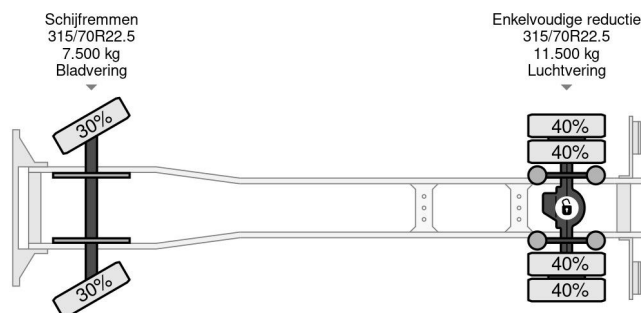

Mercedes-Benz 1924 - 4 UNITS! - 4X2 + EURO 6 + DHOLLANDIA LIFT + TÜV 08-2025

COMMON

Price	€ 34.950,- ex VAT
Id	MB285066-2
Make	Mercedes-Benz
Type	1924 - 4 UNITS! - 4X2 + EURO 6 + DHOLLANDIA LIFT + TÜV 08-2025
Year	2018
Mileage	395.952 km
Construction	Box body
Gross weight	19.000 kg
Emissionclass	6

Mercedes-Benz Antos 1924 - 4 UNITS! - 4X2 + EURO 6 + D...

Referentienummer: MB285066-2

PROPERTIES

First registration date	06-08-2018
Mot expiry date	10-08-2025
License plate	89-BLG-2
Fuel	Diesel
Transmission	Automatic
Vehicle identification number	WDB96300310285066
Axle configuration	4x2
Axle count	2
Weight	9.441 kg
Cylinder count	6
Power kw	175
Power hp	238
Wheelbase	550 cm
Construction dimensions (l/b/h)	
Load capacity	9.559 kg
Length	953 cm
Width	255 cm